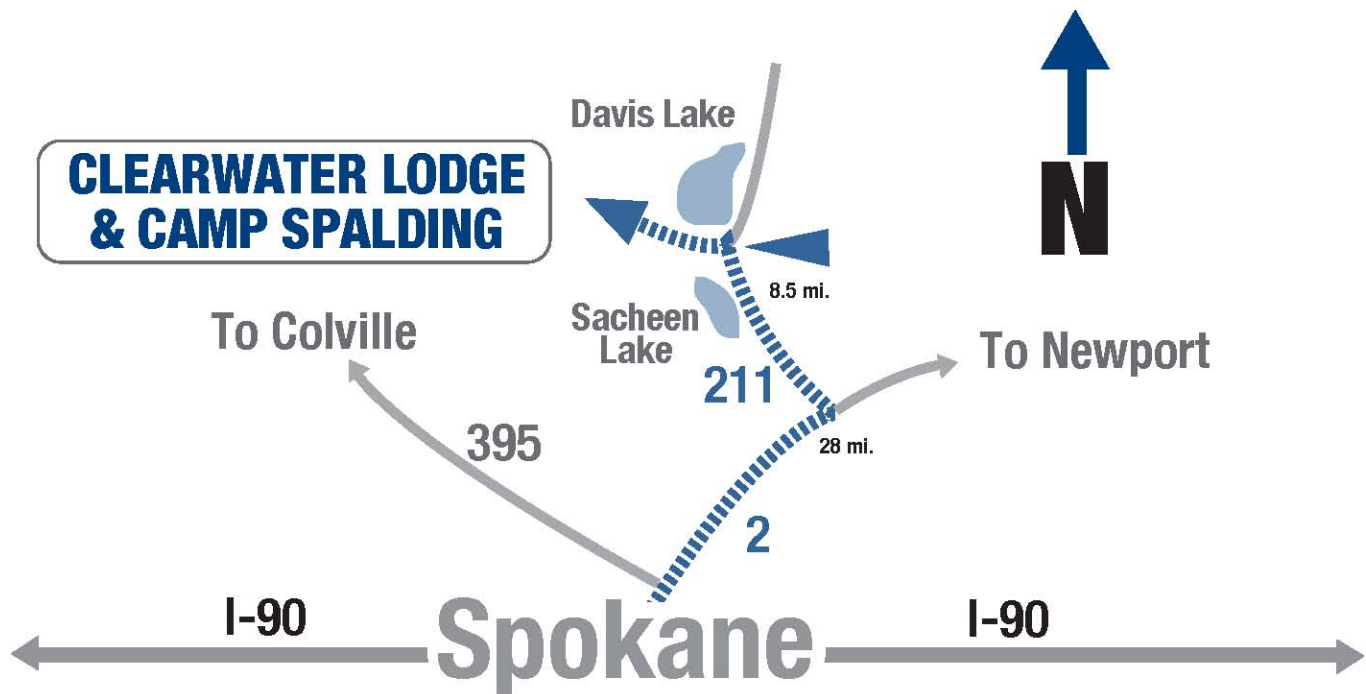

CLEARWATER / CAMP SPALDING | DIRECTION & MAP

The lodge is 45 minutes north of Spokane's Division street Y - take Highway 2 (Newport Hwy) north 28 miles, go left at Hwy 211, & drive 8.5 miles to the sign at the end of the Clearwater Lodge / Camp Spalding road.